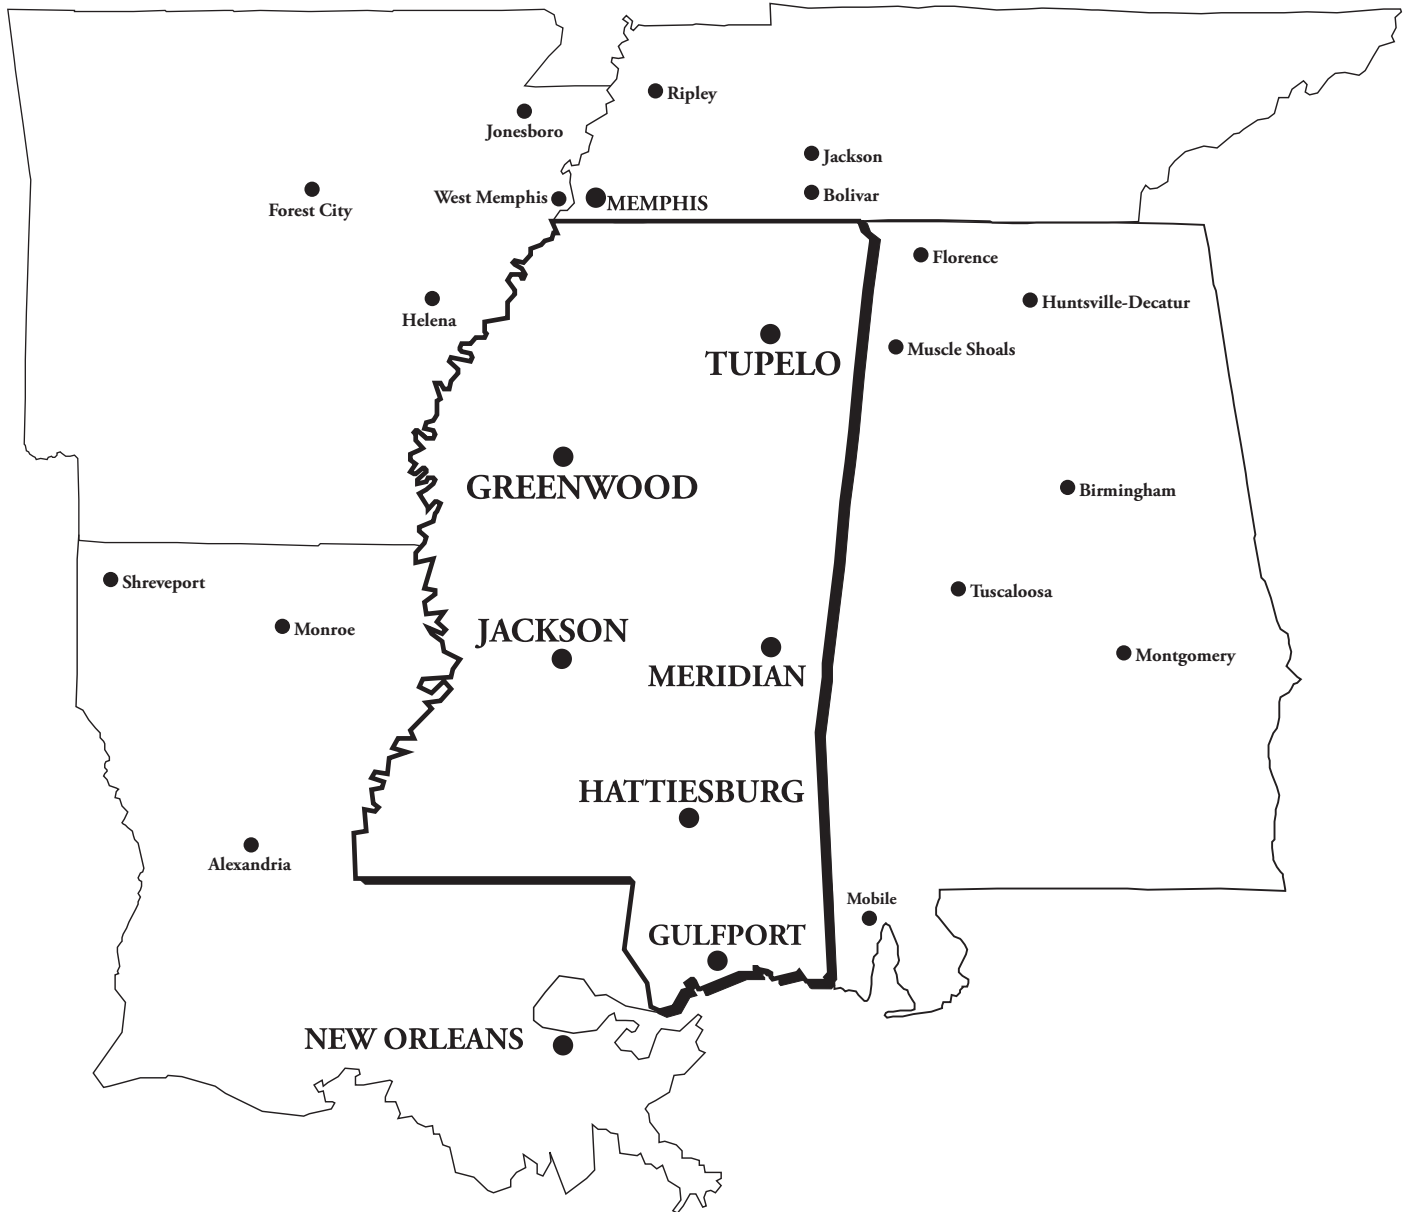

SHIPPER EXPRESS

SERVICE SAFETY SATISFACTION
EXPERIENCE INC.

SERVING MISSISSIPPI FOR OVER 50 YEARS

(POINTS OUT OF OUR DIRECT SERVICE AREA ARE AVAILABLE.
CALL YOUR SALES REPRESENTATIVE FOR DETAILS.)

1-800-647-2480